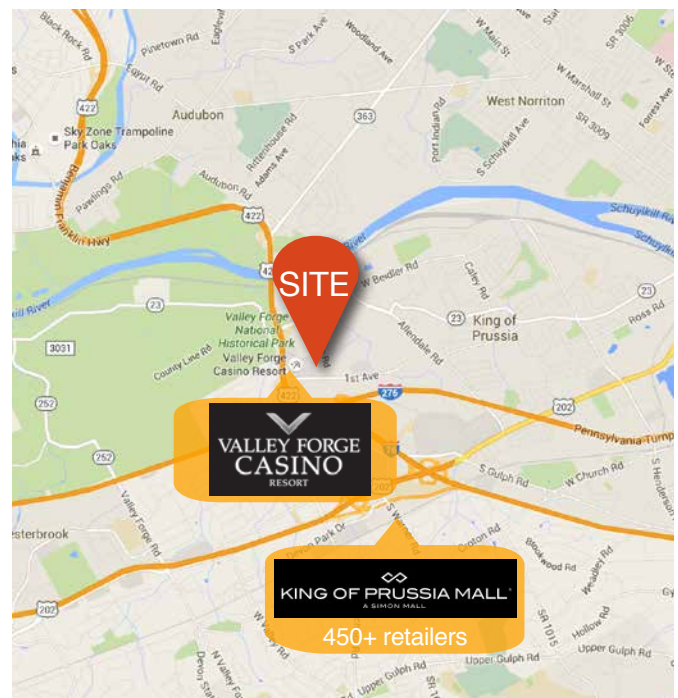

VALLEY FORGE TOWERS

3000 Valley Forge Circle
King of Prussia, PA 19406

PROPERTY HIGHLIGHTS

The Valley Forge Towers are a residential apartment complex with a commercial and retail component. The complex is located on Route 23, with prime access. The Towers are minutes away from 422, 202, PA Turnpike, 76 and 476. Septa Bus Service Available. See below for commercial office and retail availabilities.

LOCATION HIGHLIGHTS

- Valley Forge Casino Resort
 - 50 table games
 - 600 slot machines
 - Employs 1,060 people
- King of Prussia Mall
 - 450+ retailers
 - 20,000,000 visitors annually
 - \$1 Billion in annual sales